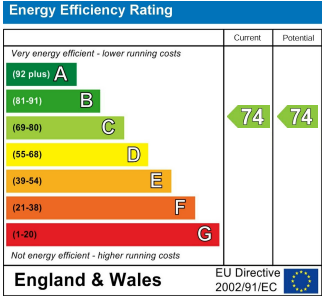

For clarification we wish to inform prospective purchasers that we have prepared these sales particulars as a general guide. We have not carried out a detailed survey, nor tested the services, appliances and specific fittings. Room sizes should not be relied upon for carpets and furnishings, if there are important matters which are likely to affect your decision to buy, please contact us before viewing the property. Robinsons can recommend financial services, surveying and conveyancing services to sellers and buyers. Robinsons staff may benefit from referral incentives relating to these services.