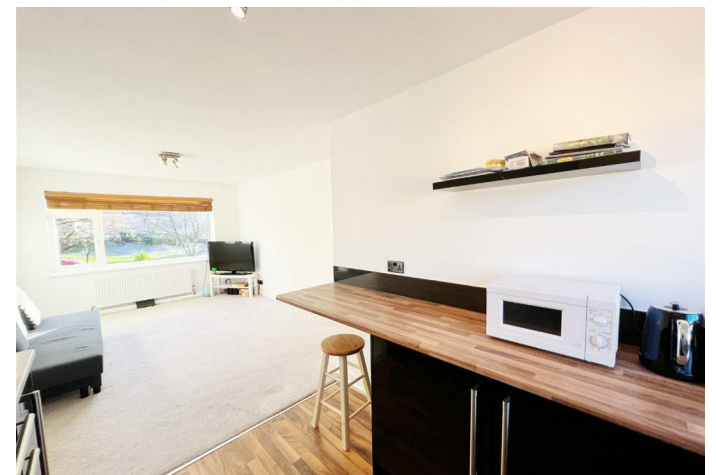

Matfen Court Sedgefield, TS21 2JB

Situated pleasantly within the highly sought after area of Sedgefield, we are thrilled to offer to let this immaculate two bedroom first floor apartment on Matfen Court. Situated within walking distance to all of the local amenities offered in & around Sedgefield; this well proportioned property has undergone some refurbishment & briefly comprises: entrance hallway, open plan lounge / kitchen area with a range of modern base units, two spacious bedrooms & a modern white bathroom with three piece suite. Externally there is an open plan lawn area to the front aspect & an excellent sized, enclosed garden to rear. Further benefits include gas central heating via a combi boiler & double glazing. Thorough internal inspection is essential in order to fully appreciate the property available.

Council Tax Band A. EPC Rating C. Freehold

Tenants Required Earnings: £15,000. Guarantors Required Earnings: £21,600

Working applicants preferred. No smokers. No Pets.